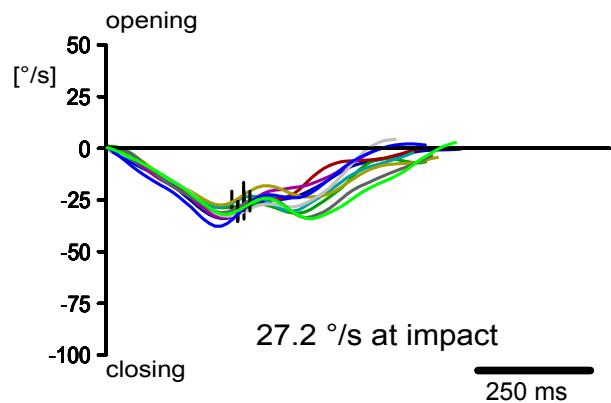

Rise at impact: 2.0° up

Launch & Spin

Pred. launch: 2.5° up

Predicted Spin: neutral

Shaft angle: 0.3° deloft
 Effective Loft: 2.7° positive
 (Putter Loft: 3.0 °)

Rise angle: 2.0° up

Project: putting academy Montgriff..
 Player: BEDU, Rémy
 File: Extended Measurement
 Date: 10.11.2017

5.6° open

1.7° closing 2.2° closing

Face Angle (fwd swing)

Rotation (fwd swing)

Rotation before Impact (inside 10 cm)

Rotation after impact (inside 10 cm)

Rotation rate at Impact

Rotation rel. to path