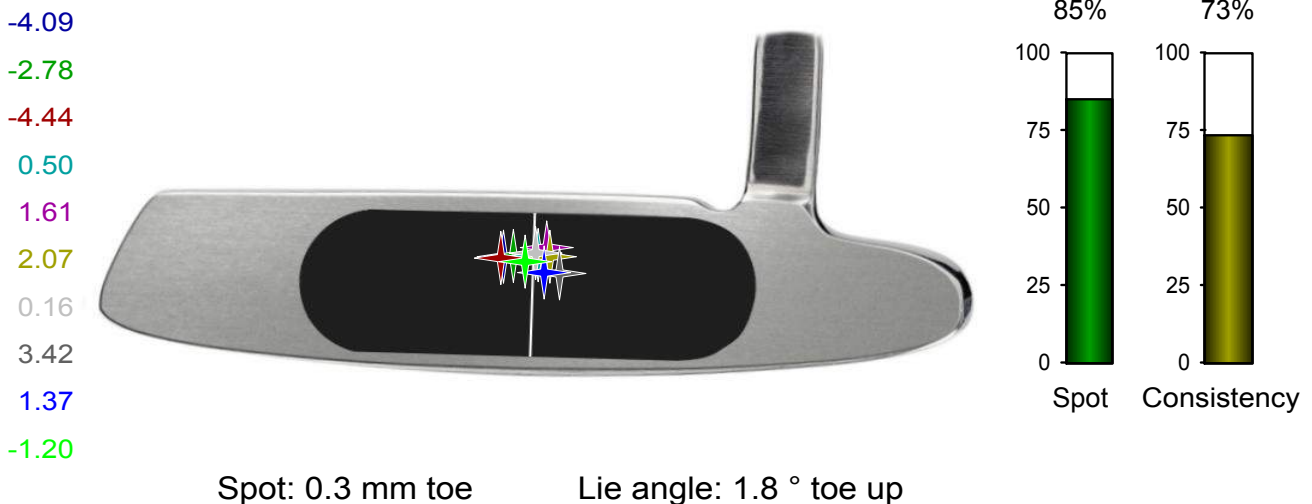

Face at impact

- 0.00
- 0.02
- 0.56
- 0.95
- 0.58
- 0.72
- 0.30
- 0.29
- 0.10
- 0.85

0.2° open

Putter path

- 0.91
- 1.26
- 0.88
- 1.19
- 1.78
- 1.44
- 0.90
- 0.83
- 0.99
- 0.35

1.1° left

Face at Impact

0.2° open

Path direction impact

1.1° left

Face on path impact

1.3° open

Ball direction

0.0° left

SAM PuttLab

...the reference in putt training

Project: putting academy Montgriff..
Player: BEDU, Rémy
File: Extended Measurement
Date: 10.11.2017

Path & Spot

Impact spot

Backswing Ratio

0.42

Impact spot

0.3 mm toe

Height on Face

Rise at impact: 2.0° up

Launch & Spin

Pred. launch: 2.5° up

Predicted Spin: neutral

Shaft angle: 0.3° deloft
 Effective Loft: 2.7° positive
 (Putter Loft: 3.0 °)

Rise angle: 2.0° up

Project: putting academy Montgriff..
 Player: BEDU, Rémy
 File: Extended Measurement
 Date: 10.11.2017