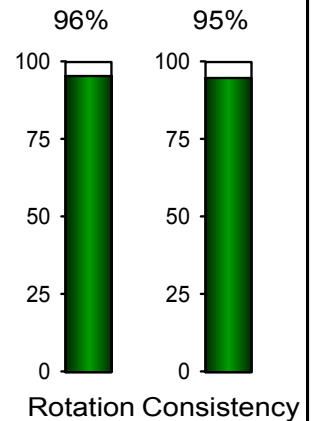

Project: putting academy Montgriff..
Player: BEDU, Rémy
File: Extended Measurement
Date: 10.11.2017

Face Rotation

end of fwd. swing

6.4° closed

10 cm after

Impact

0.2° open

10 cm before

start of fwd. swing

5.6° open

1.7° closing   2.2° closing