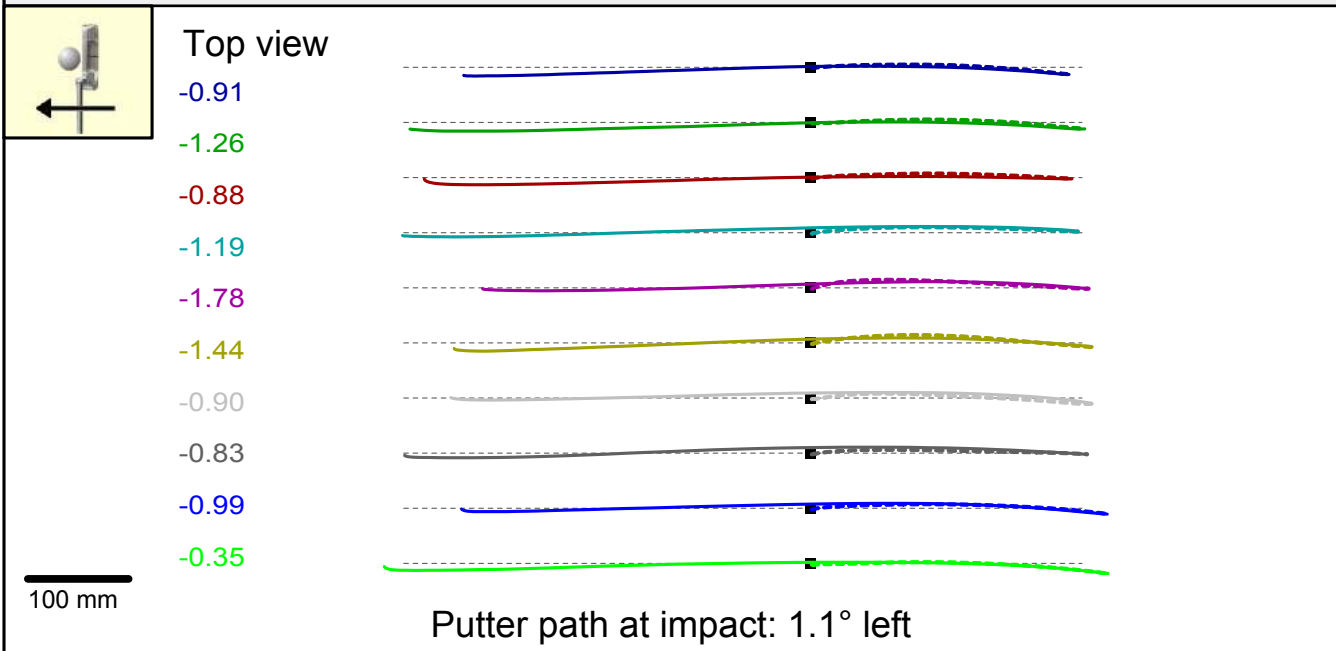

Face at impact

- 0.00
- 0.02
- 0.56
- 0.95
- 0.58
- 0.72
- 0.30
- 0.29
- 0.10
- 0.85

0.2° open

Putter path

- 0.91
- 1.26
- 0.88
- 1.19
- 1.78
- 1.44
- 0.90
- 0.83
- 0.99
- 0.35

1.1° left

Face at Impact

0.2° open

Path direction impact

1.1° left

Face on path impact

1.3° open

Ball direction

0.0° left

SAM PuttLab

...the reference in putt training

Project: putting academy Montgriff..
Player: BEDU, Rémy
File: Extended Measurement
Date: 10.11.2017

Path & Spot

Impact spot

Backswing Ratio

0.42

Impact spot

0.3 mm toe

Height on Face

Rise at impact: 2.0° up

Launch & Spin

Pred. launch: 2.5° up

Predicted Spin: neutral

Shaft angle: 0.3° deloft
 Effective Loft: 2.7° positive
 (Putter Loft: 3.0 °)

Rise angle: 2.0° up

Project: putting academy Montgriff..
 Player: BEDU, Rémy
 File: Extended Measurement
 Date: 10.11.2017