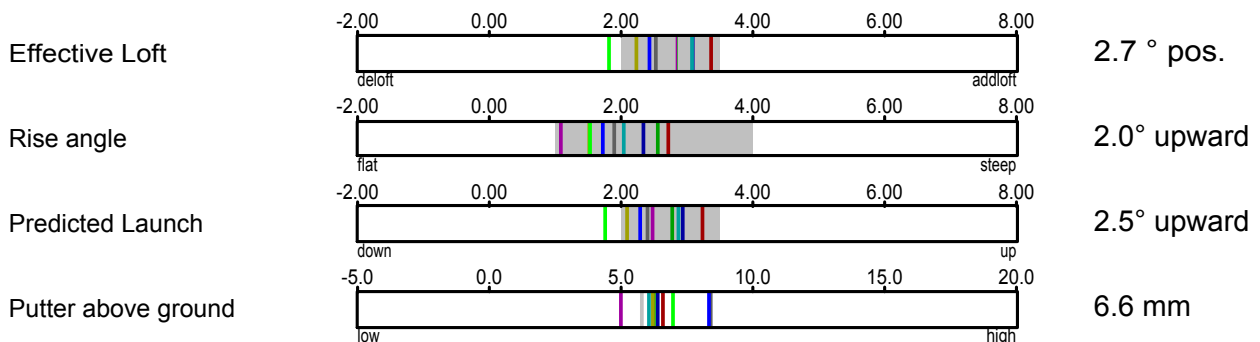

14.7 mm

SAM PuttLab

...the reference in putt training

Project: putting academy Montgriff..
 Player: BEDU, Rémy
 File: Extended Measurement
 Date: 10.11.2017

Loft & Rise

Side view

- 2.34
- 2.56
- 2.72
- 2.04
- 1.09
- 1.52
- 2.13
- 1.90
- 1.72
- 1.53

Rise at impact: 2.0° up

Launch & Spin

Pred. launch: 2.5° up

Predicted Spin: neutral

Shaft angle: 0.3° deloft
 Effective Loft: 2.7° positive
 (Putter Loft: 3.0 °)

Rise angle: 2.0° up

Project: putting academy Montgriff..
 Player: BEDU, Rémy
 File: Extended Measurement
 Date: 10.11.2017