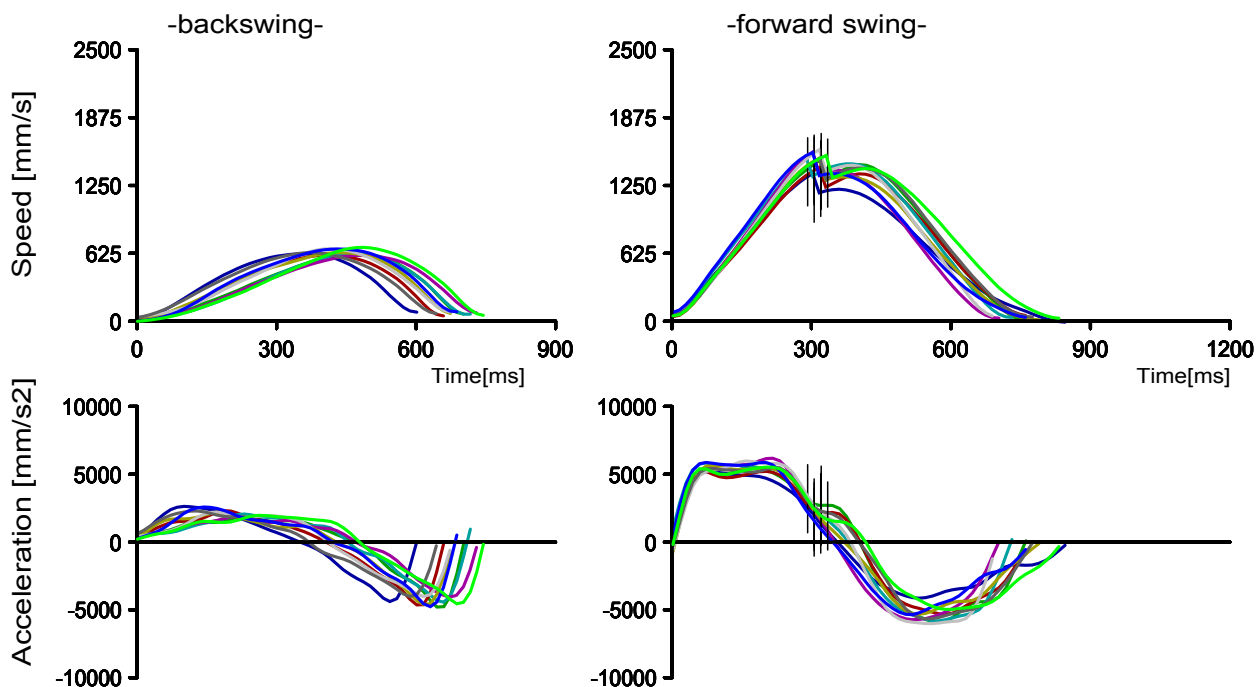

Project: putting academy Montgriff..
Player: BEDU, Rémy
File: Extended Measurement
Date: 10.11.2017

Movement Dynamics