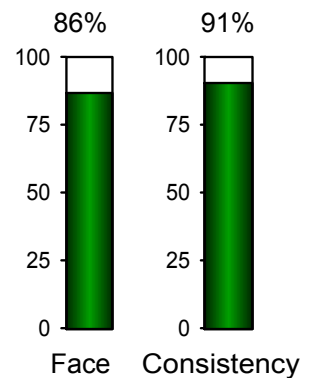

-0.43

-0.94

-0.87

-0.73

-0.79

-0.46

0.01

0.6° closed

Face at adress

0.6° closed

Face change

0.8° opening

SAM PuttLab

...the reference in putt training

Project: putting academy Montgriff..
Player: BEDU, Rémy
File: Extended Measurement
Date: 10.11.2017

Direction

Face at impact

- 0.00
- 0.02
- 0.56
- 0.95
- 0.58
- 0.72
- 0.30
- 0.29
- 0.10
- 0.85

0.2° open

Putter path

- 0.91
- 1.26
- 0.88
- 1.19
- 1.78
- 1.44
- 0.90
- 0.83
- 0.99
- 0.35

1.1° left

Face at Impact

0.2° open

Path direction impact

1.1° left

Face on path impact

1.3° open

Ball direction

0.0° left

SAM PuttLab

...the reference in putt training