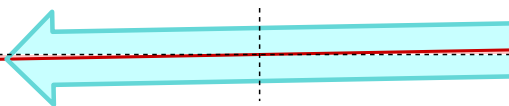

Face at adress

0.6° closed

Face change

0.8° opening

SAM PuttLab

...the reference in putt training

Project: putting academy Montgriff..
Player: BEDU, Rémy
File: Extended Measurement
Date: 10.11.2017

Direction

Face at impact

- 0.00
- 0.02
- 0.56
- 0.95
- 0.58
- 0.72
- 0.30
- 0.29
- 0.10
- 0.85

0.2° open

Putter path

- 0.91
- 1.26
- 0.88
- 1.19
- 1.78
- 1.44
- 0.90
- 0.83
- 0.99
- 0.35

1.1° left

Face at Impact

0.2° open

Path direction impact

1.1° left

Face on path impact

1.3° open

Ball direction

0.0° left

SAM PuttLab

...the reference in putt training