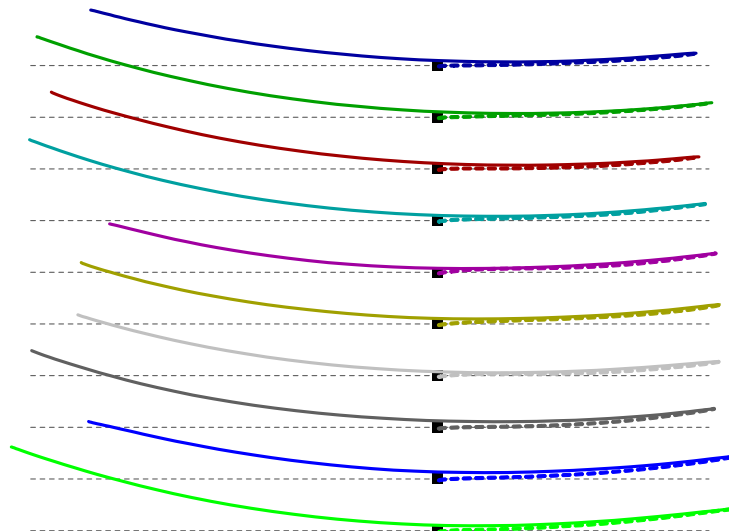

14.7 mm

SAM PuttLab

...the reference in putt training

Project: putting academy Montgriff..
 Player: BEDU, Rémy
 File: Extended Measurement
 Date: 10.11.2017

Loft & Rise

Side view

- 2.34
- 2.56
- 2.72
- 2.04
- 1.09
- 1.52
- 2.13
- 1.90
- 1.72
- 1.53

Rise at impact: 2.0° up

Launch & Spin

Pred. launch: 2.5° up

Predicted Spin: neutral

Shaft angle: 0.3° deloft
 Effective Loft: 2.7° positive
 (Putter Loft: 3.0 °)

Rise angle: 2.0° up

Project: putting academy Montgriff..
 Player: BEDU, Rémy
 File: Extended Measurement
 Date: 10.11.2017