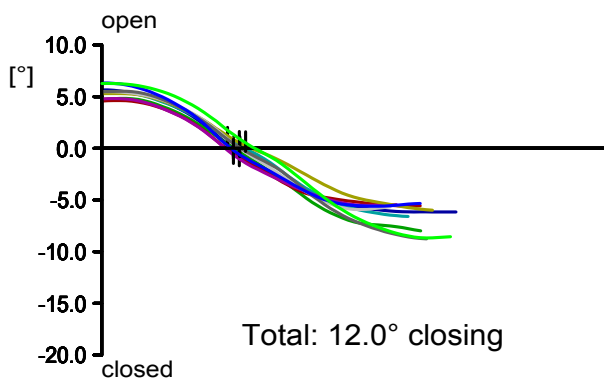

Rise at impact: 2.0° up

Launch & Spin

Pred. launch: 2.5° up

Predicted Spin: neutral

Shaft angle: 0.3° deloft
 Effective Loft: 2.7° positive
 (Putter Loft: 3.0 °)

Rise angle: 2.0° up

Project: putting academy Montgriff..
 Player: BEDU, Rémy
 File: Extended Measurement
 Date: 10.11.2017

Face Rotation

end of fwd. swing

6.4° closed

10 cm after

Impact

0.2° open

10 cm before

start of fwd. swing

5.6° open

1.7° closing 2.2° closing

Face Angle (fwd swing)

Rotation (fwd swing)

Rotation before Impact (inside 10 cm)

Rotation after impact (inside 10 cm)

Rotation rate at Impact

Rotation rel. to path